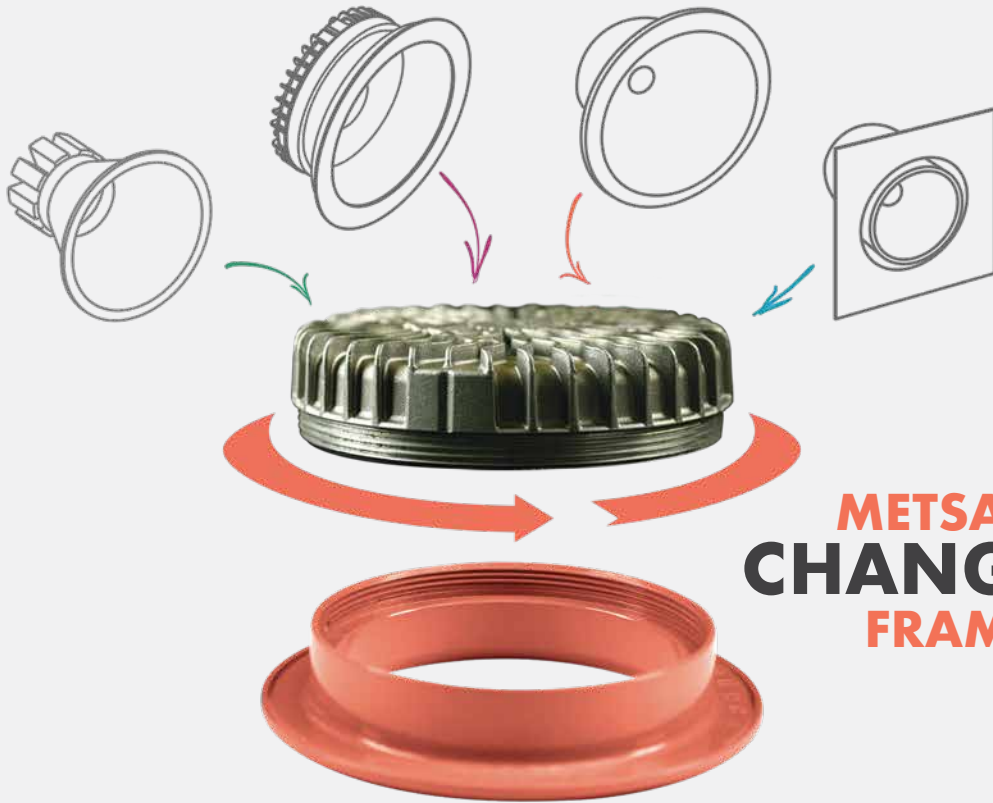

**METSAN'S
CHANGABLE
FRAMES**